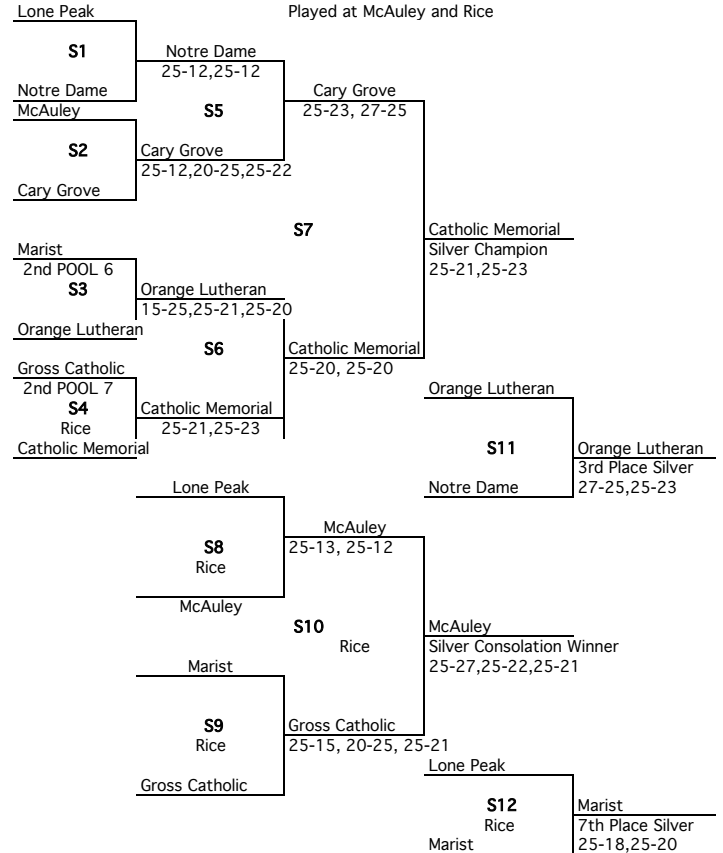

SILVER PLAY-OFFS: SATURDAY

Played at McAuley and Rice

Matches will be 2 out of 3 games to 25 points RALLY SCORING, no cap.

ASICS CHALLENGE PLAY-OFF SCHEDULE

	SATURDAY			SATURDAY			SATURDAY	
TIME	MMc Ct 1	MMc Ct 2	MMc Ct 3	RICE CT 1	PALOS CT 1	PALOS CT 2	PALOS CT 3	
9:00 AM	SLV 1	SLV 2	SLV 3	SLV 4	BRZ 1	BRZ 2		
10:00 AM	GLD 1	GLD 3	GLD 2	GLD 4	BRZ 8	BRZ 3		BRZ 4
11:30 AM	SLV 5	SLV 6	GLD 8	SLV 8	BRZ 5	BRZ 6		BRZ 9
12:45 PM	GLD 5	GLD 6	GLD 9	SLV 9	BRZ 12	BRZ 11		BRZ 10
2:00 PM	SLV 7	SLV 11	GLD 12	SLV 12				BRZ 7
3:15 PM	GLD 11		GLD 10	SLV 10				
4:30 PM	GLD 7