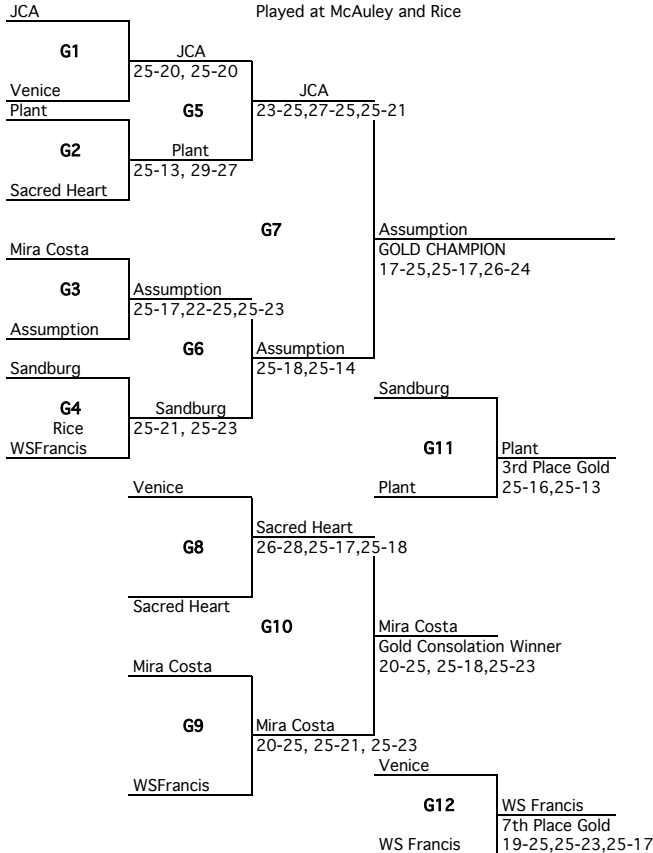

## Hosted by Mother McAuley High School

Friday	Friday	Friday	Friday	Friday	Friday	Friday	Friday	Friday
POOL #	POOL 1	POOL 2	POOL 3	POOL 4	POOL 5	POOL 6	POOL 7	POOL 8
TEAM 1	JCA, IL	WSF, IL	Assumption, KY	Plant, FL	Sacred Heart, KY	Mira Costa, CA	Gross Catholic, NE	Venice, FL
TEAM 2	Lone Peak, UT	Catholic Mem., WI	DGN, IL	McAuley, IL	Cary Grove, IL	Marist, IL	Sandburg, IL	Notre Dame, KY
TEAM 3	Pius, WI	Wahlert, IA	Orange Lutheran, CA	Hononegah, IL	Stagg, IL	LW East, IL	Crystal Lake S., IL	DGS, IL
SITE	MCAULEY	PALOS CTS	PALOS CTS	MCAULEY	MCAULEY	PALOS CTS	PALOS CTS	BR RICE
Times/COURT	Ct 1	Ct 1	Ct 4	Ct 3	Ct 2	Ct 3	Ct 6	Ct 2
6:00 PM	P1 : 2 vs 3	P2 : 2 vs 3	P3 : 2 vs 3	P4 : 2 vs 3	P5 : 2 vs 3	P6 : 2 vs 3	P7 : 2 vs 3	P8 : 2 vs 3
TEAM	Lone Peak, UT	Catholic Mem., WI	DGN, IL	McAuley, IL	Cary Grove, IL	Marist, IL	Sandburg, IL	Notre Dame, KY
TEAM	Pius, WI	Wahlert, IA	Orange Lutheran, CA	Hononegah, IL	Stagg, IL	LW East, IL	Crystal Lake S., IL	DGS, IL
Scores	28-26,21-25,25-23	25-22,25-15	25-13,25-23	25-14,25-15	26-24, 25-19	25-11,25-15	25-16,25-18	25-13,25-9
7:00 PM	P1 : 1 vs 3	P2 : 1 vs 3	P3 : 1 vs 3	P4 : 1 vs 3	P5 : 1 vs 3	P6 : 1 vs 3	P7 : 1 vs 3	P8 : 1 vs 3
TEAM	JCA, IL	WSF, IL	Assumption, KY	Plant, FL	Sacred Heart, KY	Mira Costa, CA	25-17,25-14	Venice, FL
TEAM	Pius, WI	Wahlert, IA	Orange Lutheran, CA	Hononegah, IL	Stagg, IL	LW East, IL	Crystal Lake S., IL	DGS, IL
Scores	25-11,25-4	25-12,25-17	25-19,25-20	25-9,25-12	23-25,25-15,25-22	25-8,25-15		25-15,25-14
8:00 PM	P1 : 1 vs 2	P2 : 1 vs 2	P3 : 1 vs 2	P4 : 1 vs 2	P5 : 1 vs 2	P6 : 1 vs 2	P7 : 1 vs 2	P8 : 1 vs 2
TEAM	JCA, IL	WSF, IL	Assumption, KY	Plant, FL	Sacred Heart, KY	Mira Costa, CA	Gross Catholic, NE	Venice, FL
TEAM	Lone Peak, UT	Catholic Mem., WI	DGN, IL	McAuley, IL	Cary Grove, IL	Marist, IL	Sandburg, IL	Notre Dame, KY
Scores	25-8,25-11	25-16,23-25,25-17	25-16,25-18	25-20,25-23	25-20,25-18	25-20,25-14	25-19,25-23	25-19,28-26

### GOLD PLAY-OFFS: SATURDAY

Played at McAuley and Rice