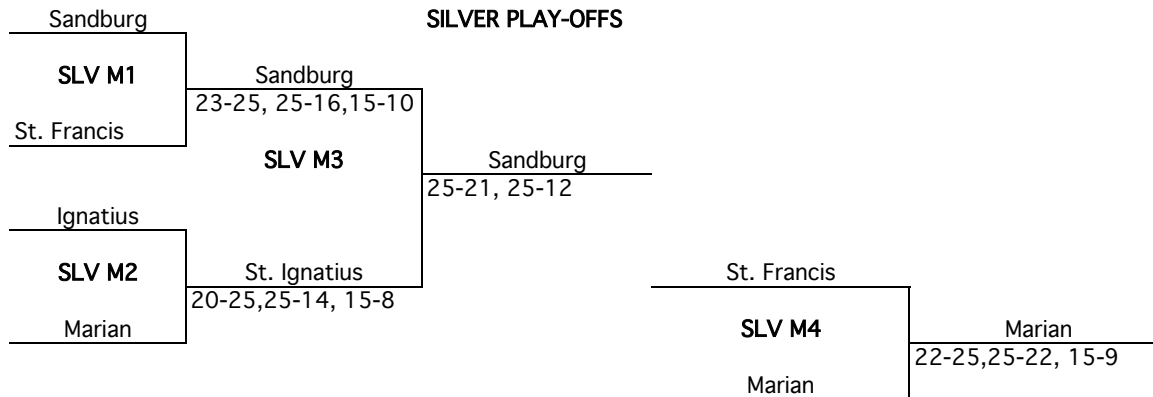

SILVER PLAY-OFFS

PLAY-OFF SCHEDULE

SITE	McAuley	McAuley-MG	McAuley-MG	McAuley-MG
TIME	Court 1	Court 2	Court 3	Court 4
11:00 AM	SLV M1	SLV M2	CPR M1	CPR M2
12:00 PM	GLD M1	GLD M2	BRZ M1	BRZ M2
1:00 PM	SLV M3	SLV M4	CPR M3	CPR M4
2:00 PM	GLD M3	GLD M4	BRZ M4	BRZ M3