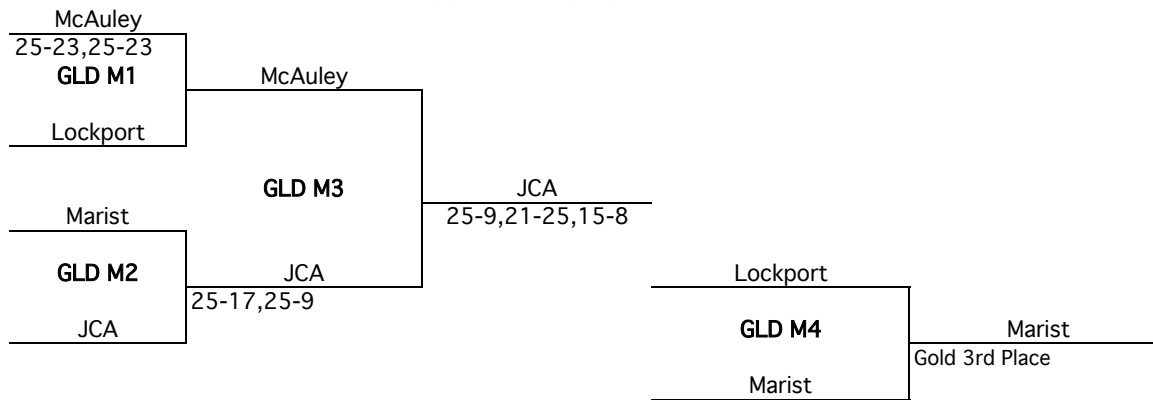

McAULEY SOPHOMORE/JV CLASSIC 2009

Matches will be 2 out of 3, rally scoring, no cap. 1st and 2nd games will be 25 point games, the 3rd game if necessary will be a 15 point game.

GOLD PLAY -OFFS