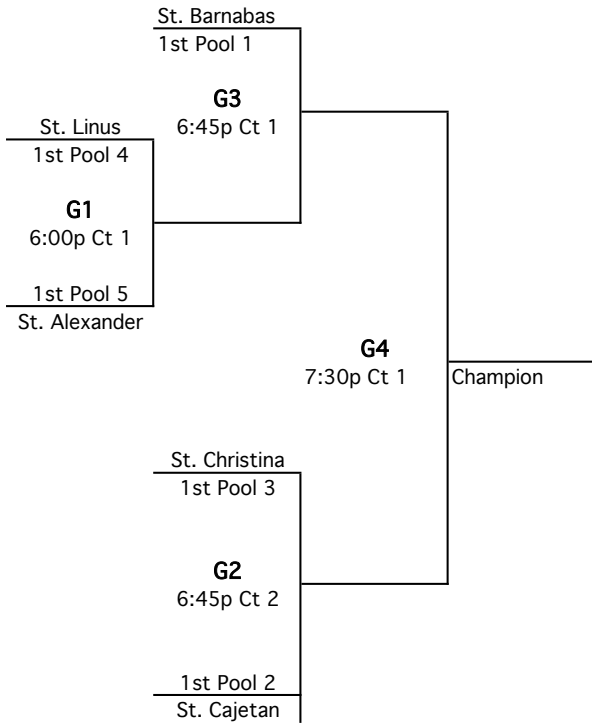

Mother McAuley Grammar School

Thursday	POOL 1	POOL 2	POOL 3	POOL 4	POOL 5
TEAM 1.	St. Barnabas	St. Cajetan	St. Christina	MHR	St. Alexander
TEAM 2.	Q of Martyrs	St. Michael	Cardinal Bernadin	St. Linus	St. Bede
TEAM 3.	St. John Fisher	Christ the King	St. Christopher	MHR - B	St. Cajetan B
SITE	McAuley	McAuley	McAuley	McAuley	McAuley
Times/CT	1	2	3	4	
6:00 PM	P5: 1 vs 3	P2: 1 vs 3	P3: 1 vs 3	P4: 1 vs 3	
TEAM	St. Alexander	St. Cajetan	St. Christina	MHR	
TEAM	St. Cajetan B 21-6,21-12	Christ the King 21-18, 21-16	St. Christopher 21-10, 21-8	MHR - B 21-8,21-16	
6:45 PM	P1: 1 vs 3	P2: 2 vs 3	P3: 2 vs 3	P4: 2 vs 3	
TEAM	St. Barnabas	St. Michael	Cardinal Bernadin	St. Linus	
TEAM	St. John Fisher 21-5, 21-5	Christ the King 21-13,13-21,15-12	St. Christopher 21-15,21-9	MHR - B 21-12,21-14	
7:30 PM	P1: 2 vs 3	P5: 2 vs 3	P3: 1 vs 2	P4: 1 vs 2	
TEAM	Q of Martyrs	St. Bede	St. Christina	MHR	
TEAM	St. John Fisher 21-7, 21-12	St. Cajetan B -18, 18-21, 15-	Cardinal Bernadin -19, 17-21, 15-	St. Linus 22-20, 21-15	
8:15 PM	P1: 1 vs 2	P5: 1 vs 2	P2: 1 vs 2		
TEAM	St. Barnabas	St. Alexander	St. Cajetan		
TEAM	Q of Martyrs	St. Bede	St. Michael		
REF	21-10, 21-5	21-16, 21-15	21-14, 21-11		

Mother McAuley Grammar School Play-offs

Gold Play-offs

Bronze Play-offs

Silver Play-offs