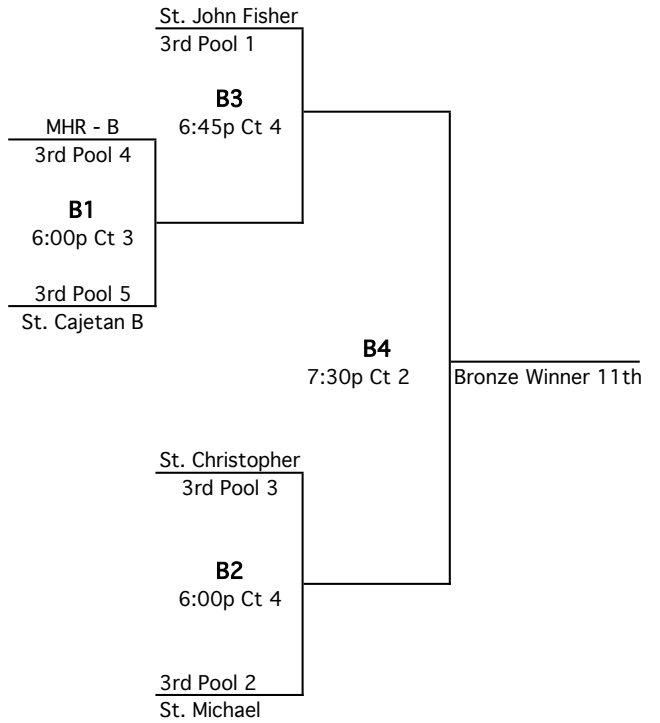

Mother McAuley Grammar School

Thursday	POOL 1	POOL 2	POOL 3	POOL 4	POOL 5
TEAM 1.	St. Barnabas	St. Cajetan	St. Christina	MHR	St. Alexander
TEAM 2.	Q of Martyrs	St. Michael	Cardinal Bernadin	St. Linus	St. Bede
TEAM 3.	St. John Fisher	Christ the King	St. Christopher	MHR - B	St. Cajetan B
SITE	McAuley	McAuley	McAuley	McAuley	McAuley
Times/CT	1	2	3	4	
6:00 PM	P5: 1 vs 3	P2: 1 vs 3	P3: 1 vs 3	P4: 1 vs 3	
TEAM	St. Alexander	St. Cajetan	St. Christina	MHR	
TEAM	St. Cajetan B 21-6,21-12	Christ the King 21-18, 21-16	St. Christopher 21-10, 21-8	MHR - B 21-8,21-16	
6:45 PM	P1: 1 vs 3	P2: 2 vs 3	P3: 2 vs 3	P4: 2 vs 3	
TEAM	St. Barnabas	St. Michael	Cardinal Bernadin	St. Linus	
TEAM	St. John Fisher 21-5, 21-5	Christ the King 21-13,13-21,15-12	St. Christopher 21-15,21-9	MHR - B 21-12,21-14	
7:30 PM	P1: 2 vs 3	P5: 2 vs 3	P3: 1 vs 2	P4: 1 vs 2	
TEAM	Q of Martyrs	St. Bede	St. Christina	MHR	
TEAM	St. John Fisher 21-7, 21-12	St. Cajetan B -18, 18-21, 15-	Cardinal Bernadin -19, 17-21, 15-	St. Linus 22-20, 21-15	
8:15 PM	P1: 1 vs 2	P5: 1 vs 2	P2: 1 vs 2		
TEAM	St. Barnabas	St. Alexander	St. Cajetan		
TEAM	Q of Martyrs	St. Bede	St. Michael		
REF	21-10, 21-5	21-16, 21-15	21-14, 21-11		

Mother McAuley Grammar School Play-offs

Gold Play-offs

Bronze Play-offs

Silver Play-offs